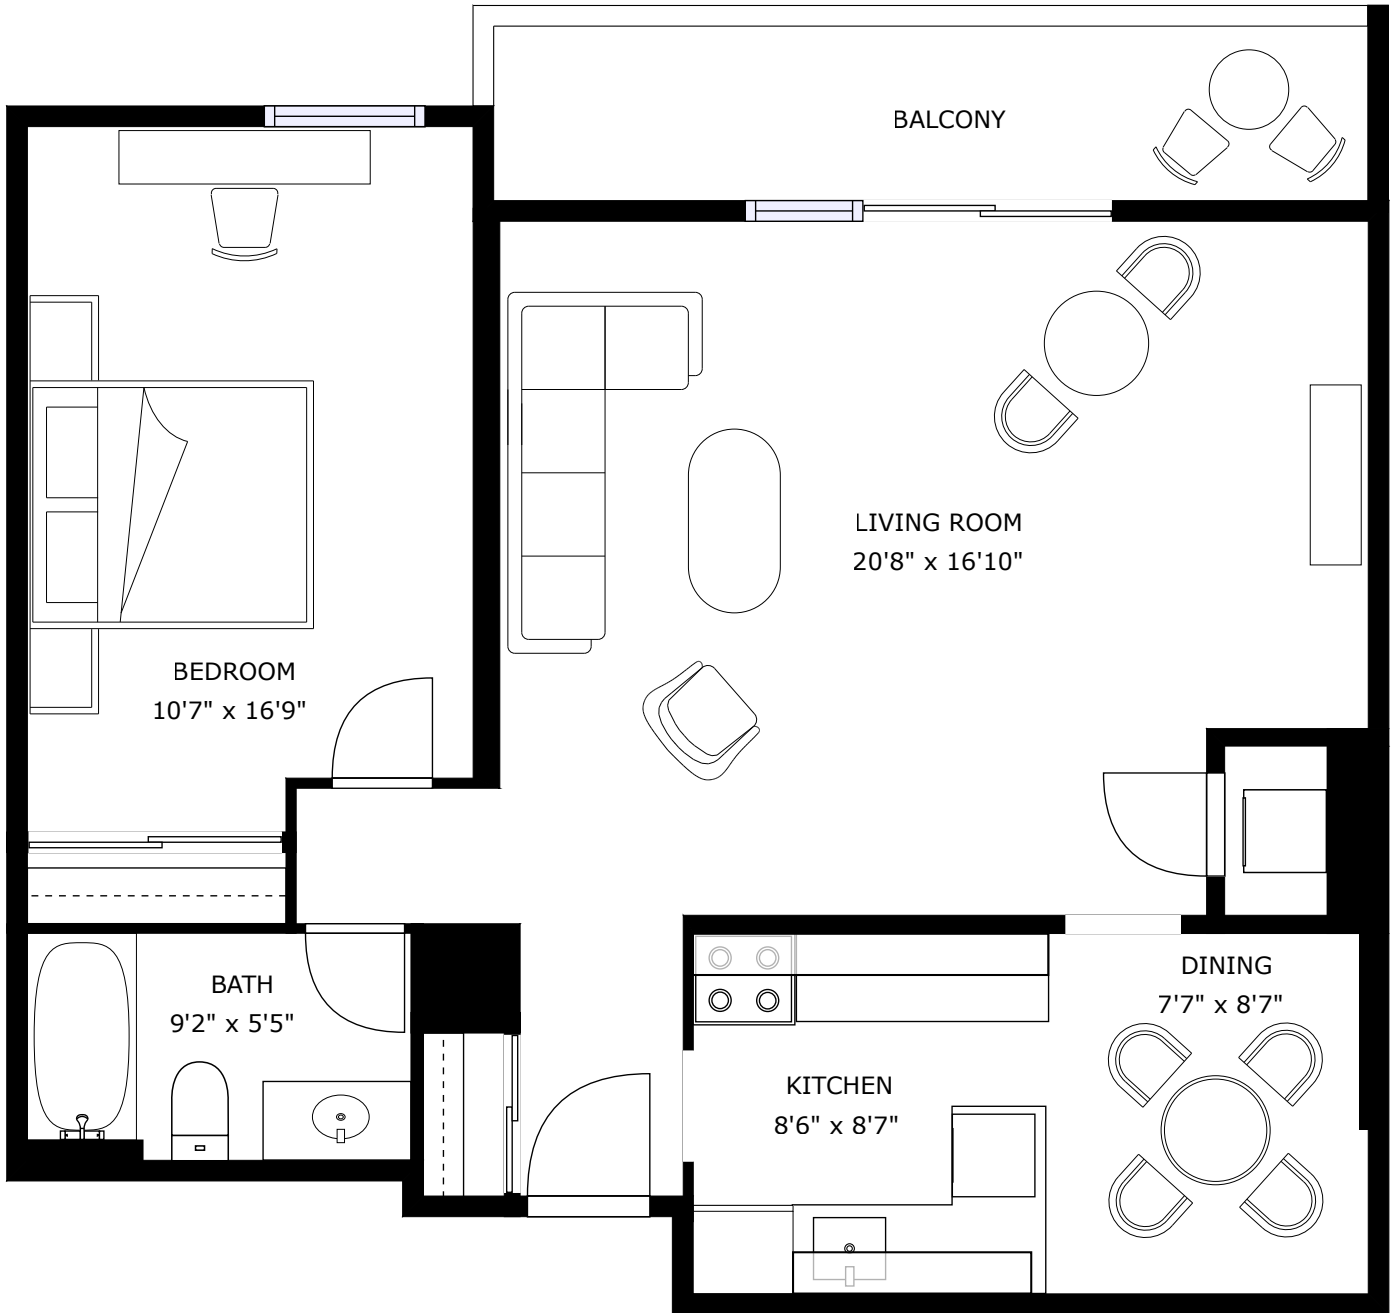

DOMAINE 435

CONTACT: RENTALS@DISTRICTREALTY.COM

Professionally managed by District Realty. Sizes and specifications are subject to change without notice. E. & O.E.

Q

UNIT 1017
LEVEL 10
883 SQ.FT.
1 BED