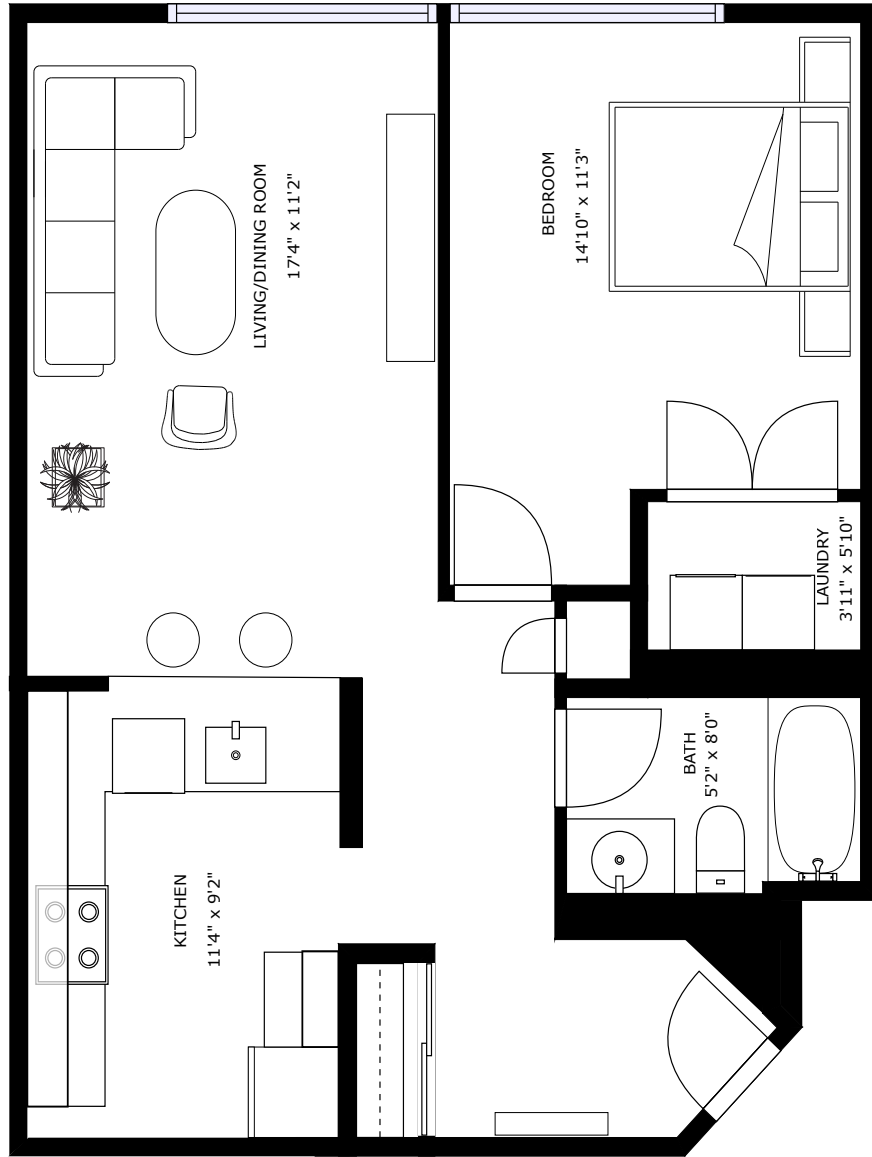

# DOMAINE 435

CONTACT: RENTALS@DISTRICTREALTY.COM

Professionally managed by District Realty. Sizes and specifications are subject to change without notice. E. & O.E.

J

UNIT 1010  
LEVEL 10  
681 SQ.FT.  
1 BED