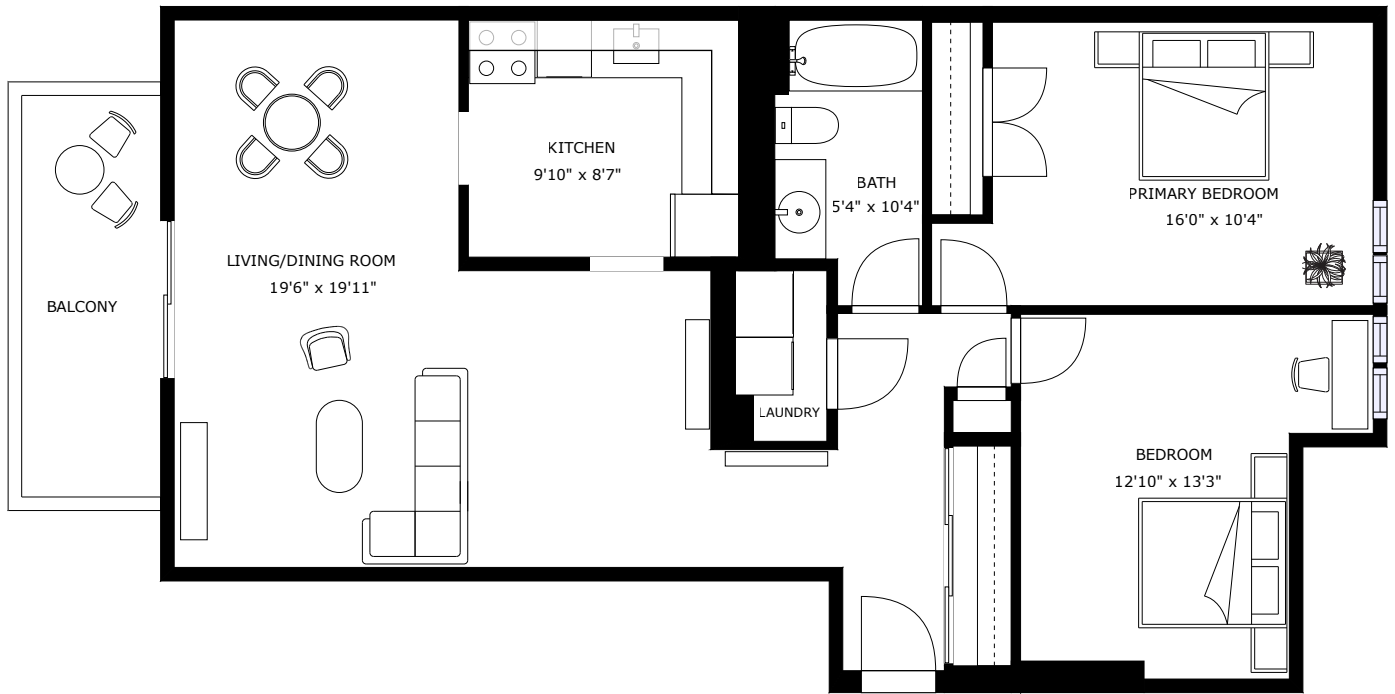

DOMAINE 435

CONTACT: RENTALS@DISTRICTREALTY.COM

Professionally managed by District Realty. Sizes and specifications are subject to change without notice. E. & O.E.

E

UNIT 1205
LEVEL 12
1040 SQ.FT.
2 BED