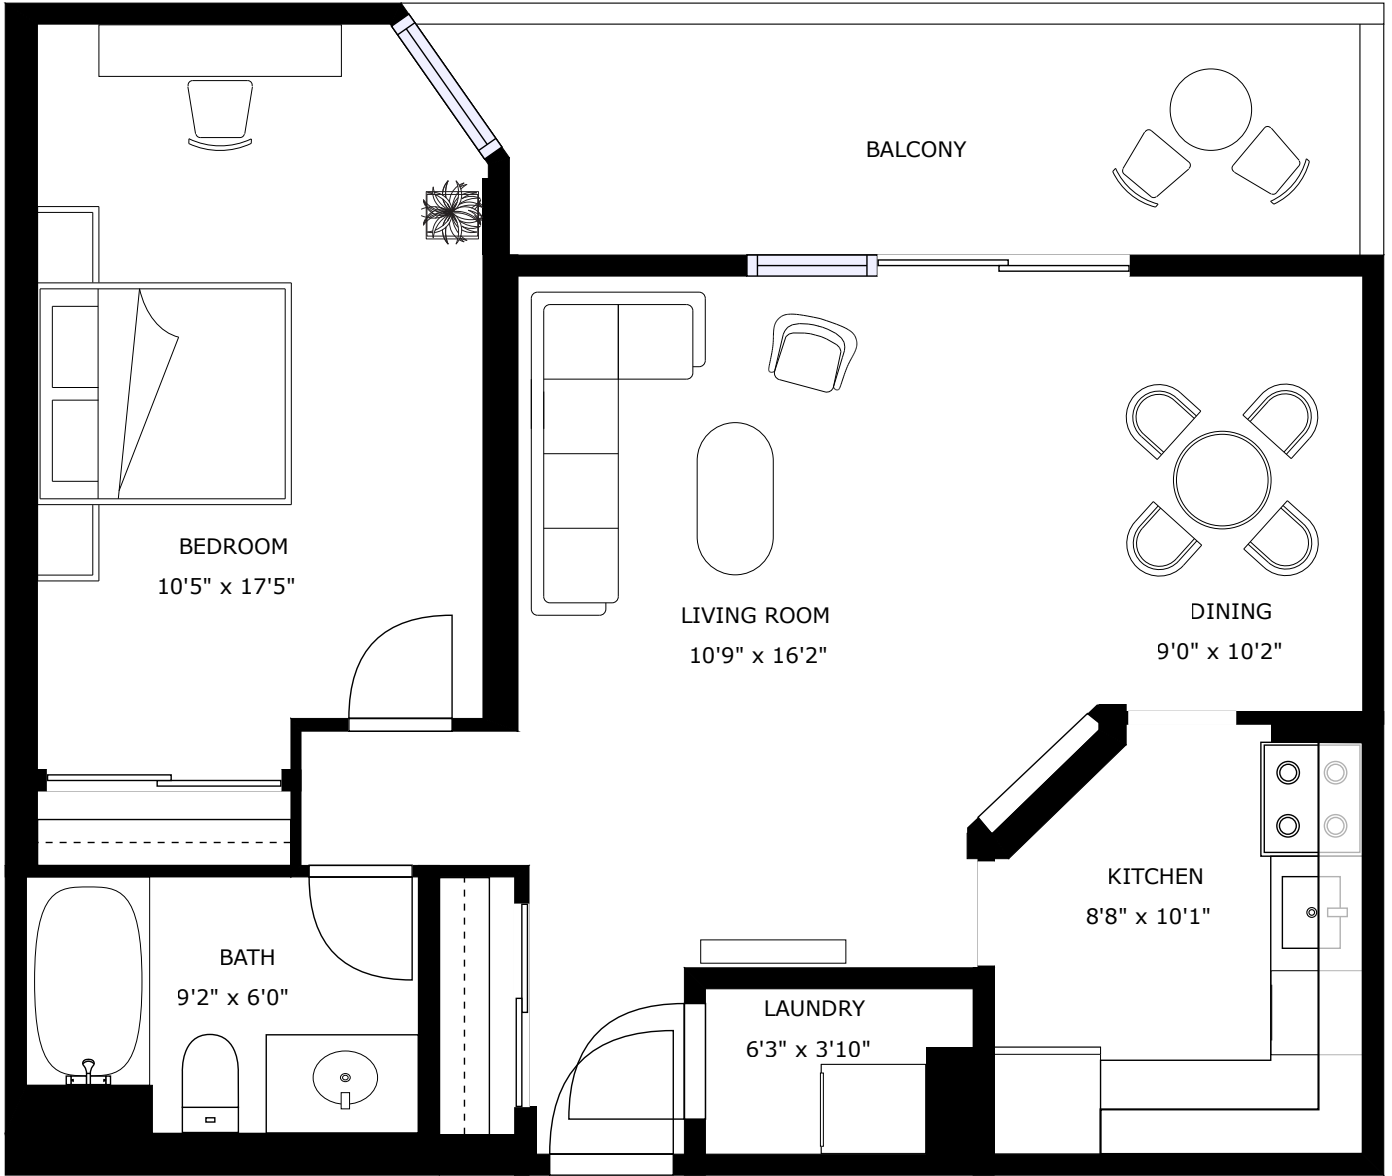

DOMAINE 435

CONTACT: RENTALS@DISTRICTREALTY.COM

Professionally managed by District Realty. Sizes and specifications are subject to change without notice. E. & O.E.

R

UNIT 1019
LEVEL 10
849 SQ.FT.
1 BED