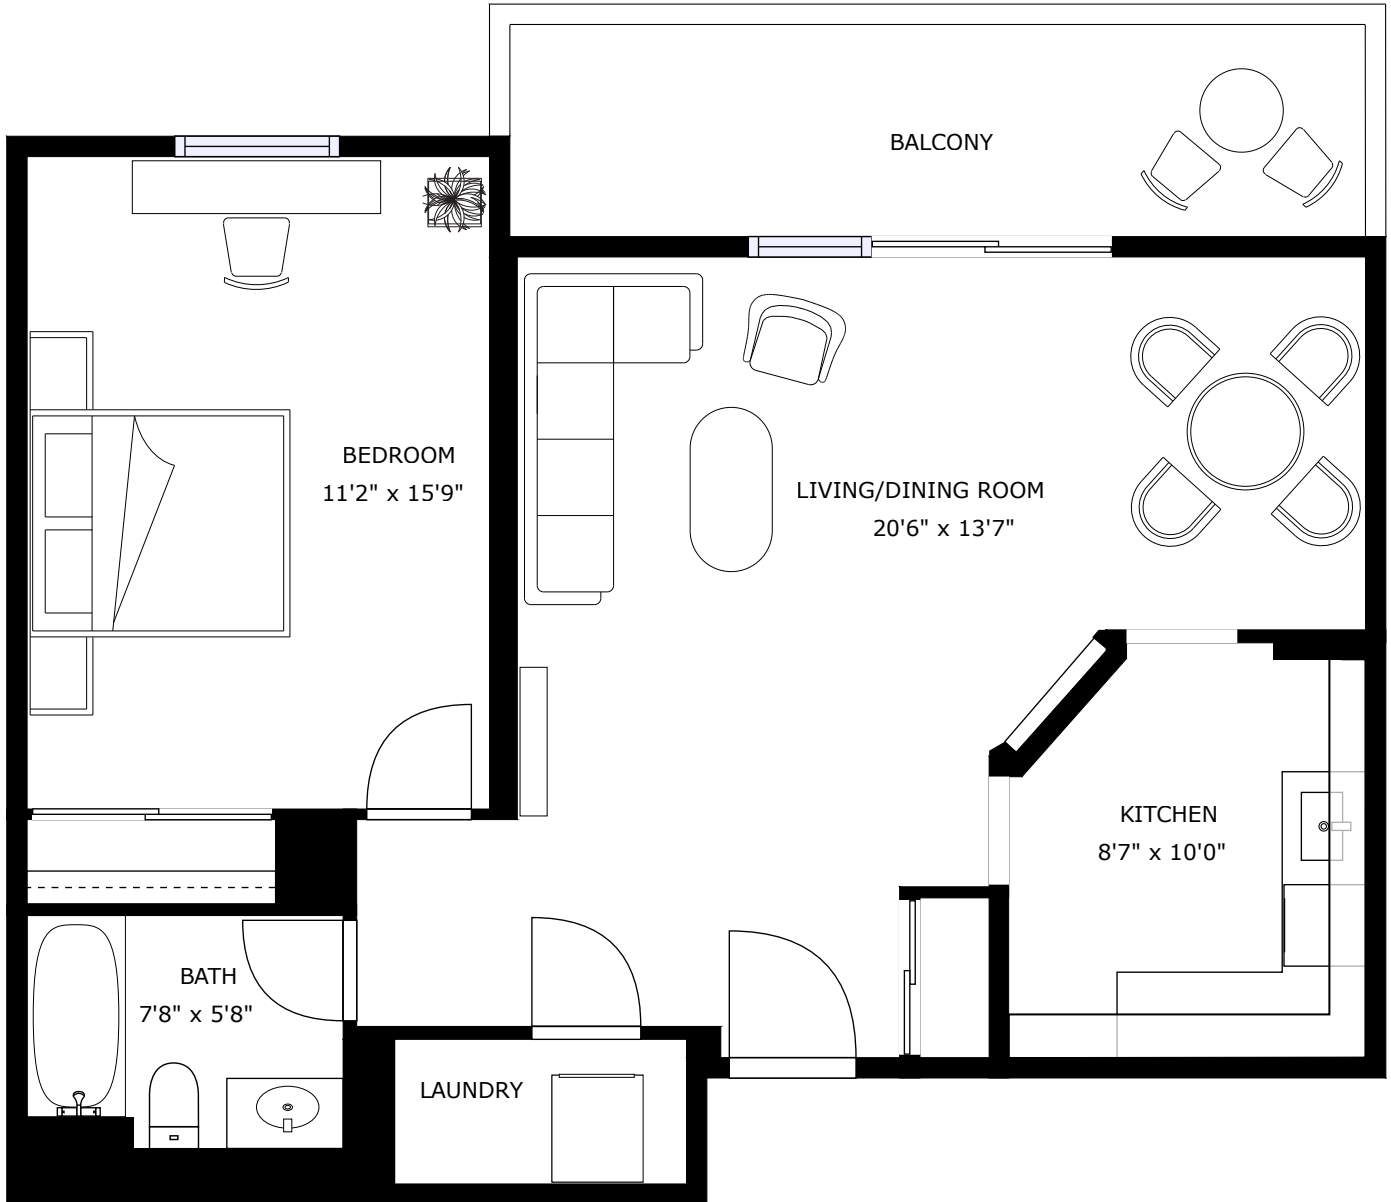

DOMAINE 435

CONTACT: RENTALS@DISTRICTREALTY.COM

Professionally managed by District Realty. Sizes and specifications are subject to change without notice. E. & O.E.

P

UNIT 1016
LEVEL 10
782 SQ.FT.
1 BED