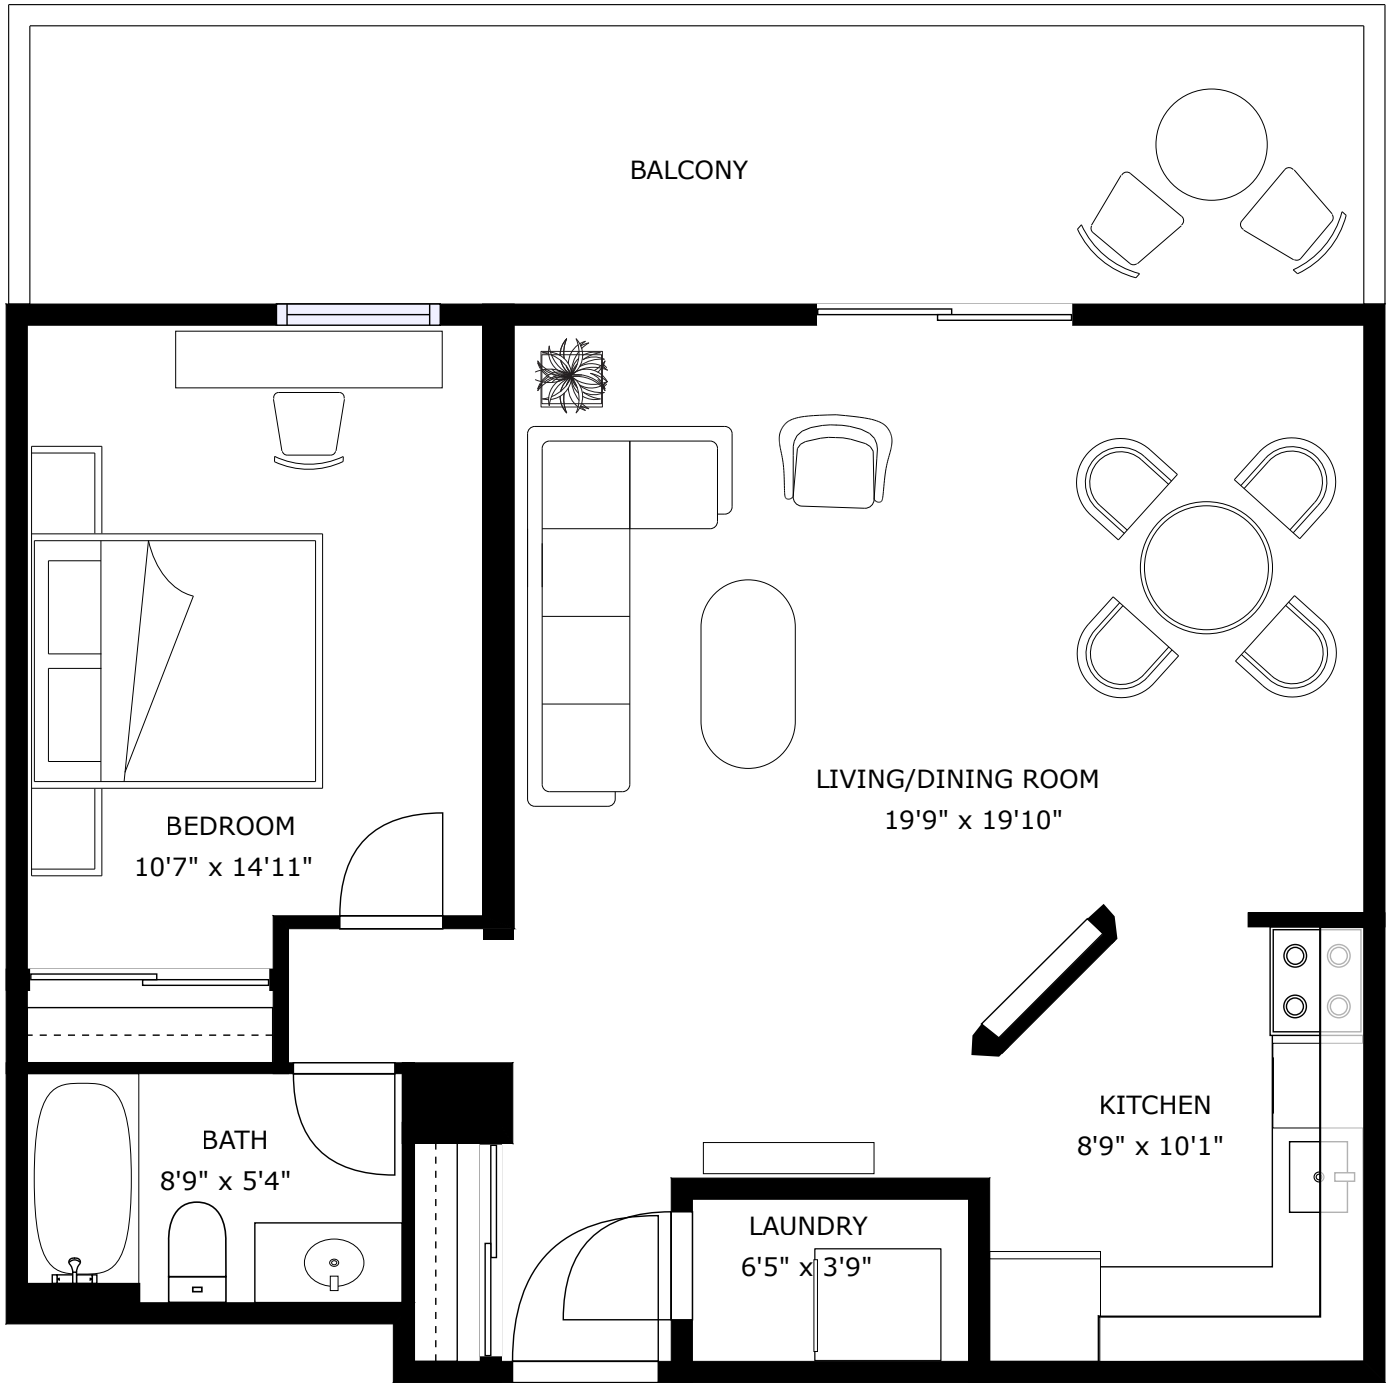

DOMAINE 435

CONTACT: RENTALS@DISTRICTREALTY.COM

Professionally managed by District Realty. Sizes and specifications are subject to change without notice. E. & O.E.

N

UNIT 1014
LEVEL 10
809 SQ.FT.
1 BED