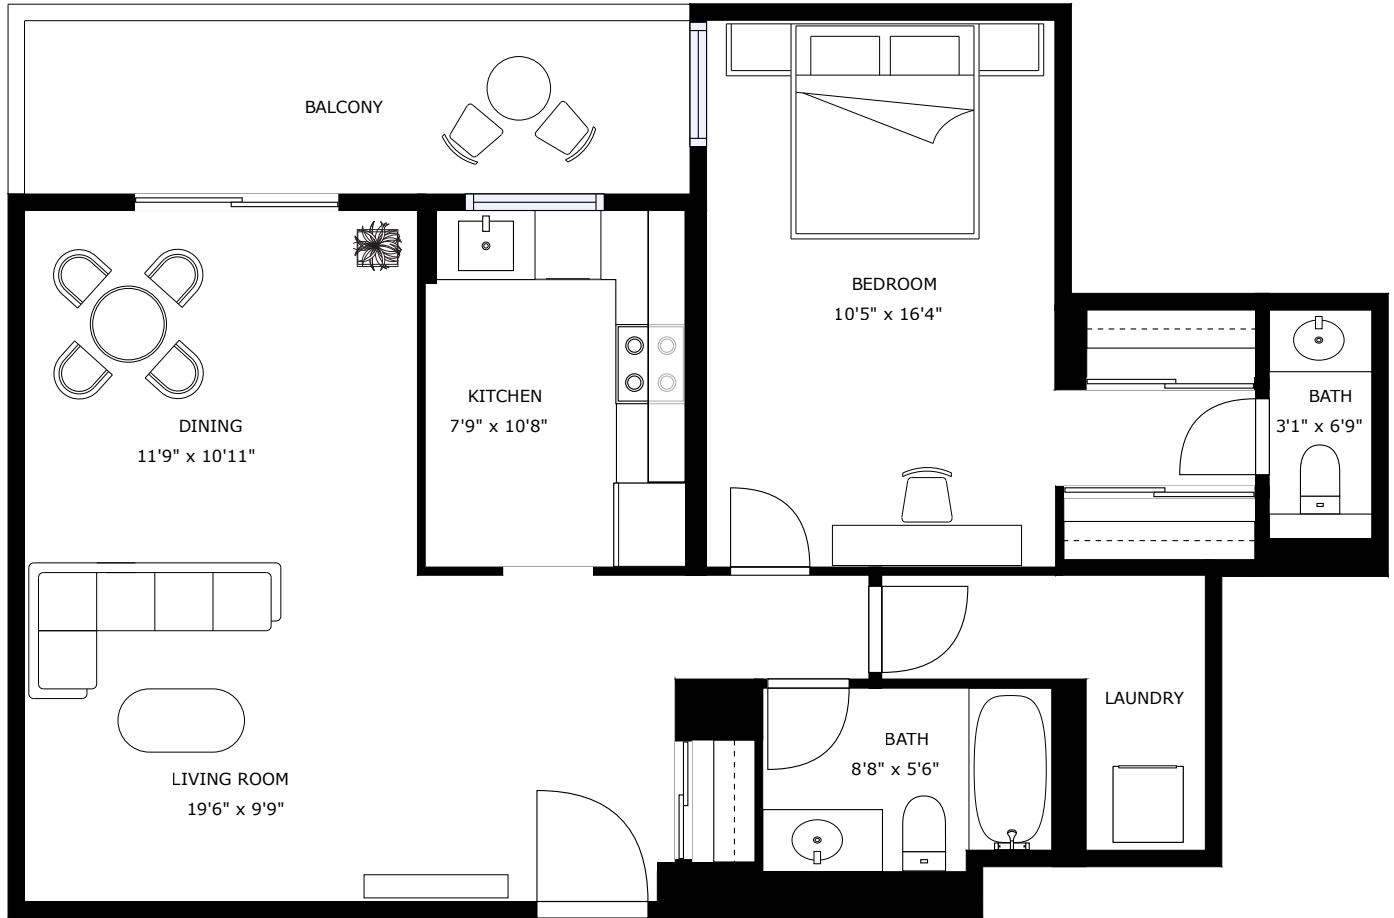

# DOMAINE 435

CONTACT: RENTALS@DISTRICTREALTY.COM

Professionally managed by District Realty. Sizes and specifications are subject to change without notice. E. & O.E.

UNIT 1018  
LEVEL 10  
682 SQ.FT.  
1 BED