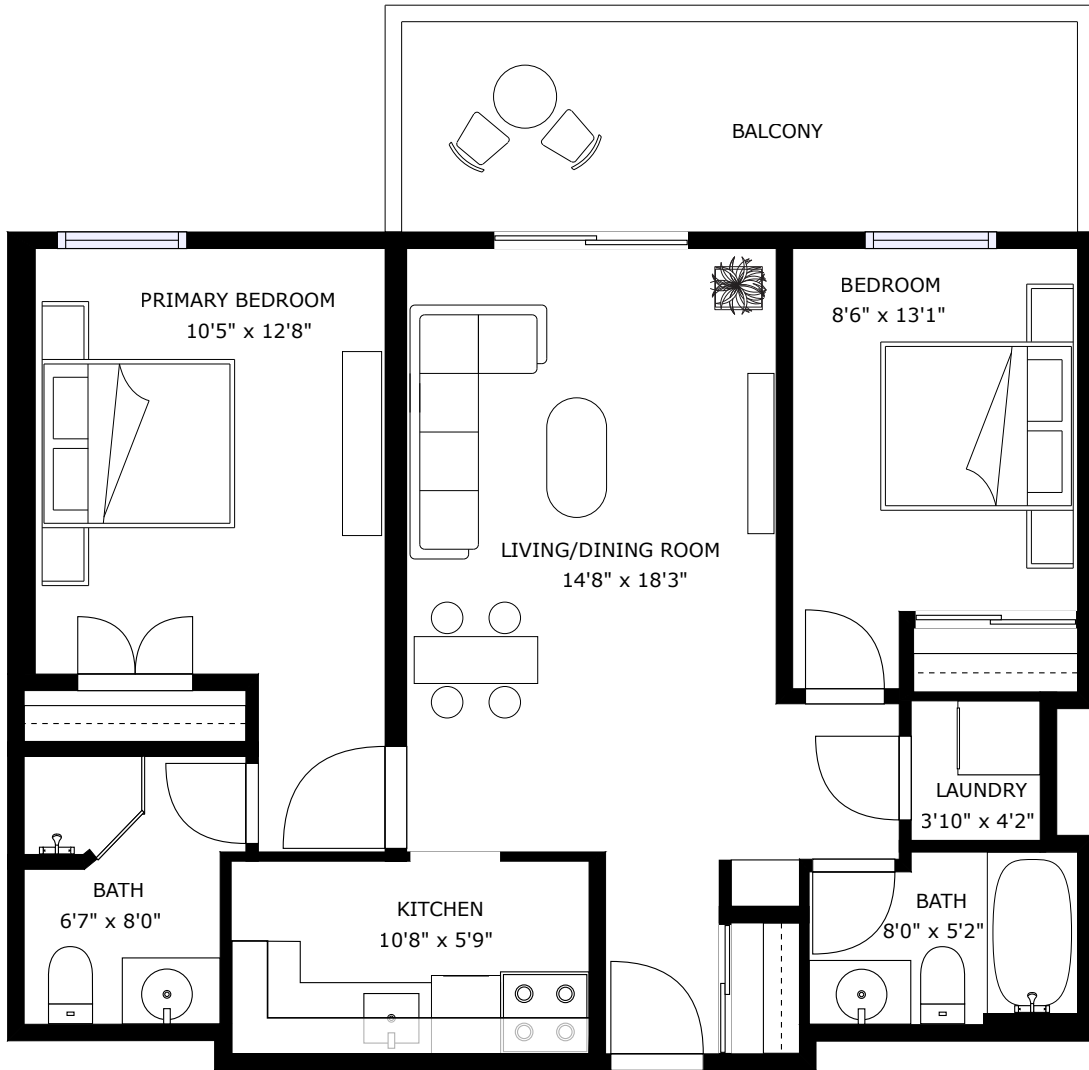

DOMAINE 435

CONTACT: RENTALS@DISTRICTREALTY.COM

Professionally managed by District Realty. Sizes and specifications are subject to change without notice. E. & O.E.