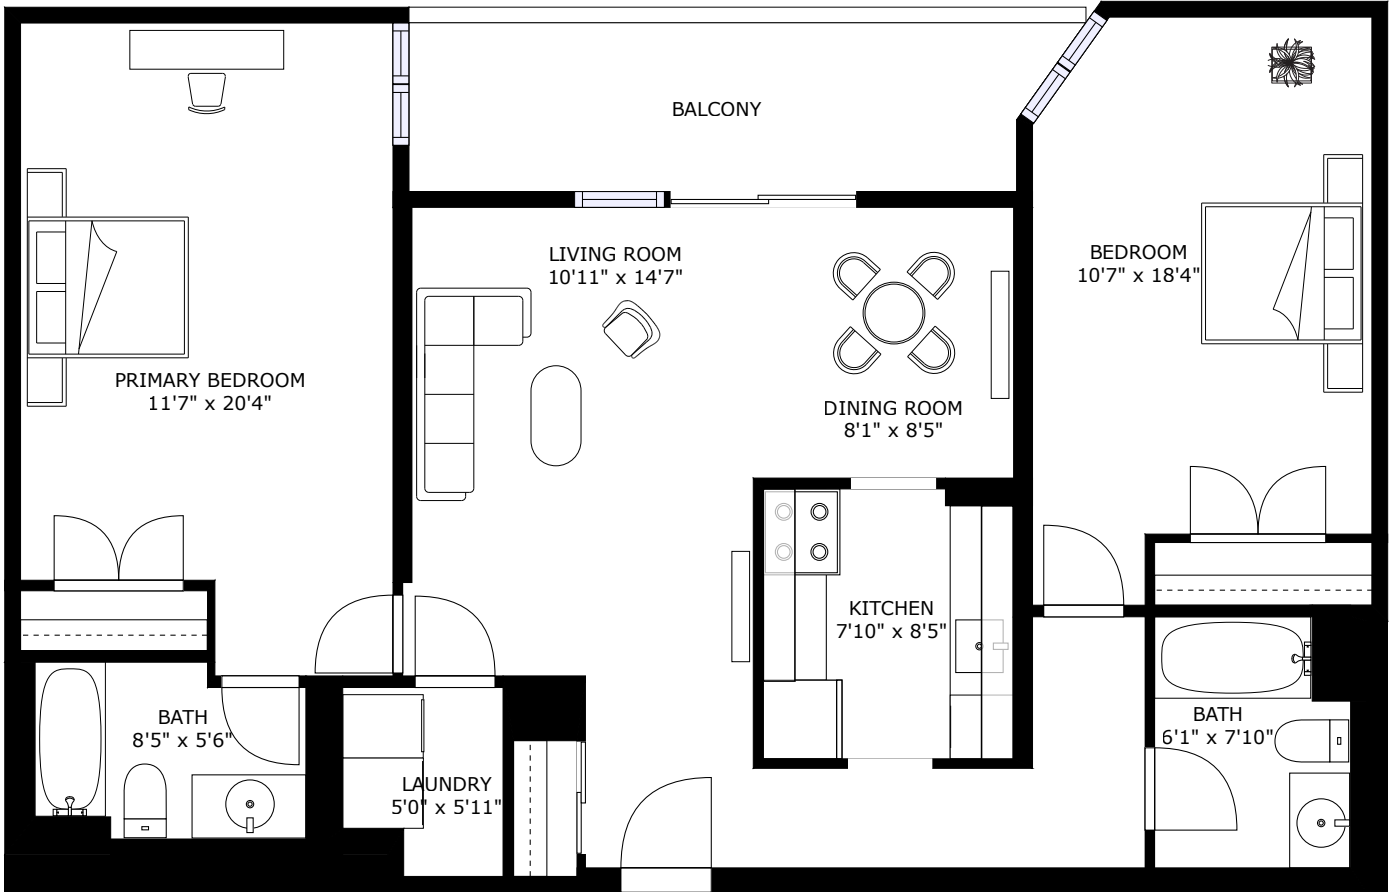

DOMAINE 435

CONTACT: RENTALS@DISTRICTREALTY.COM

Professionally managed by District Realty. Sizes and specifications are subject to change without notice. E. & O.E.

C

UNIT 1203
LEVEL 12
1062 SQ.FT.
2 BED